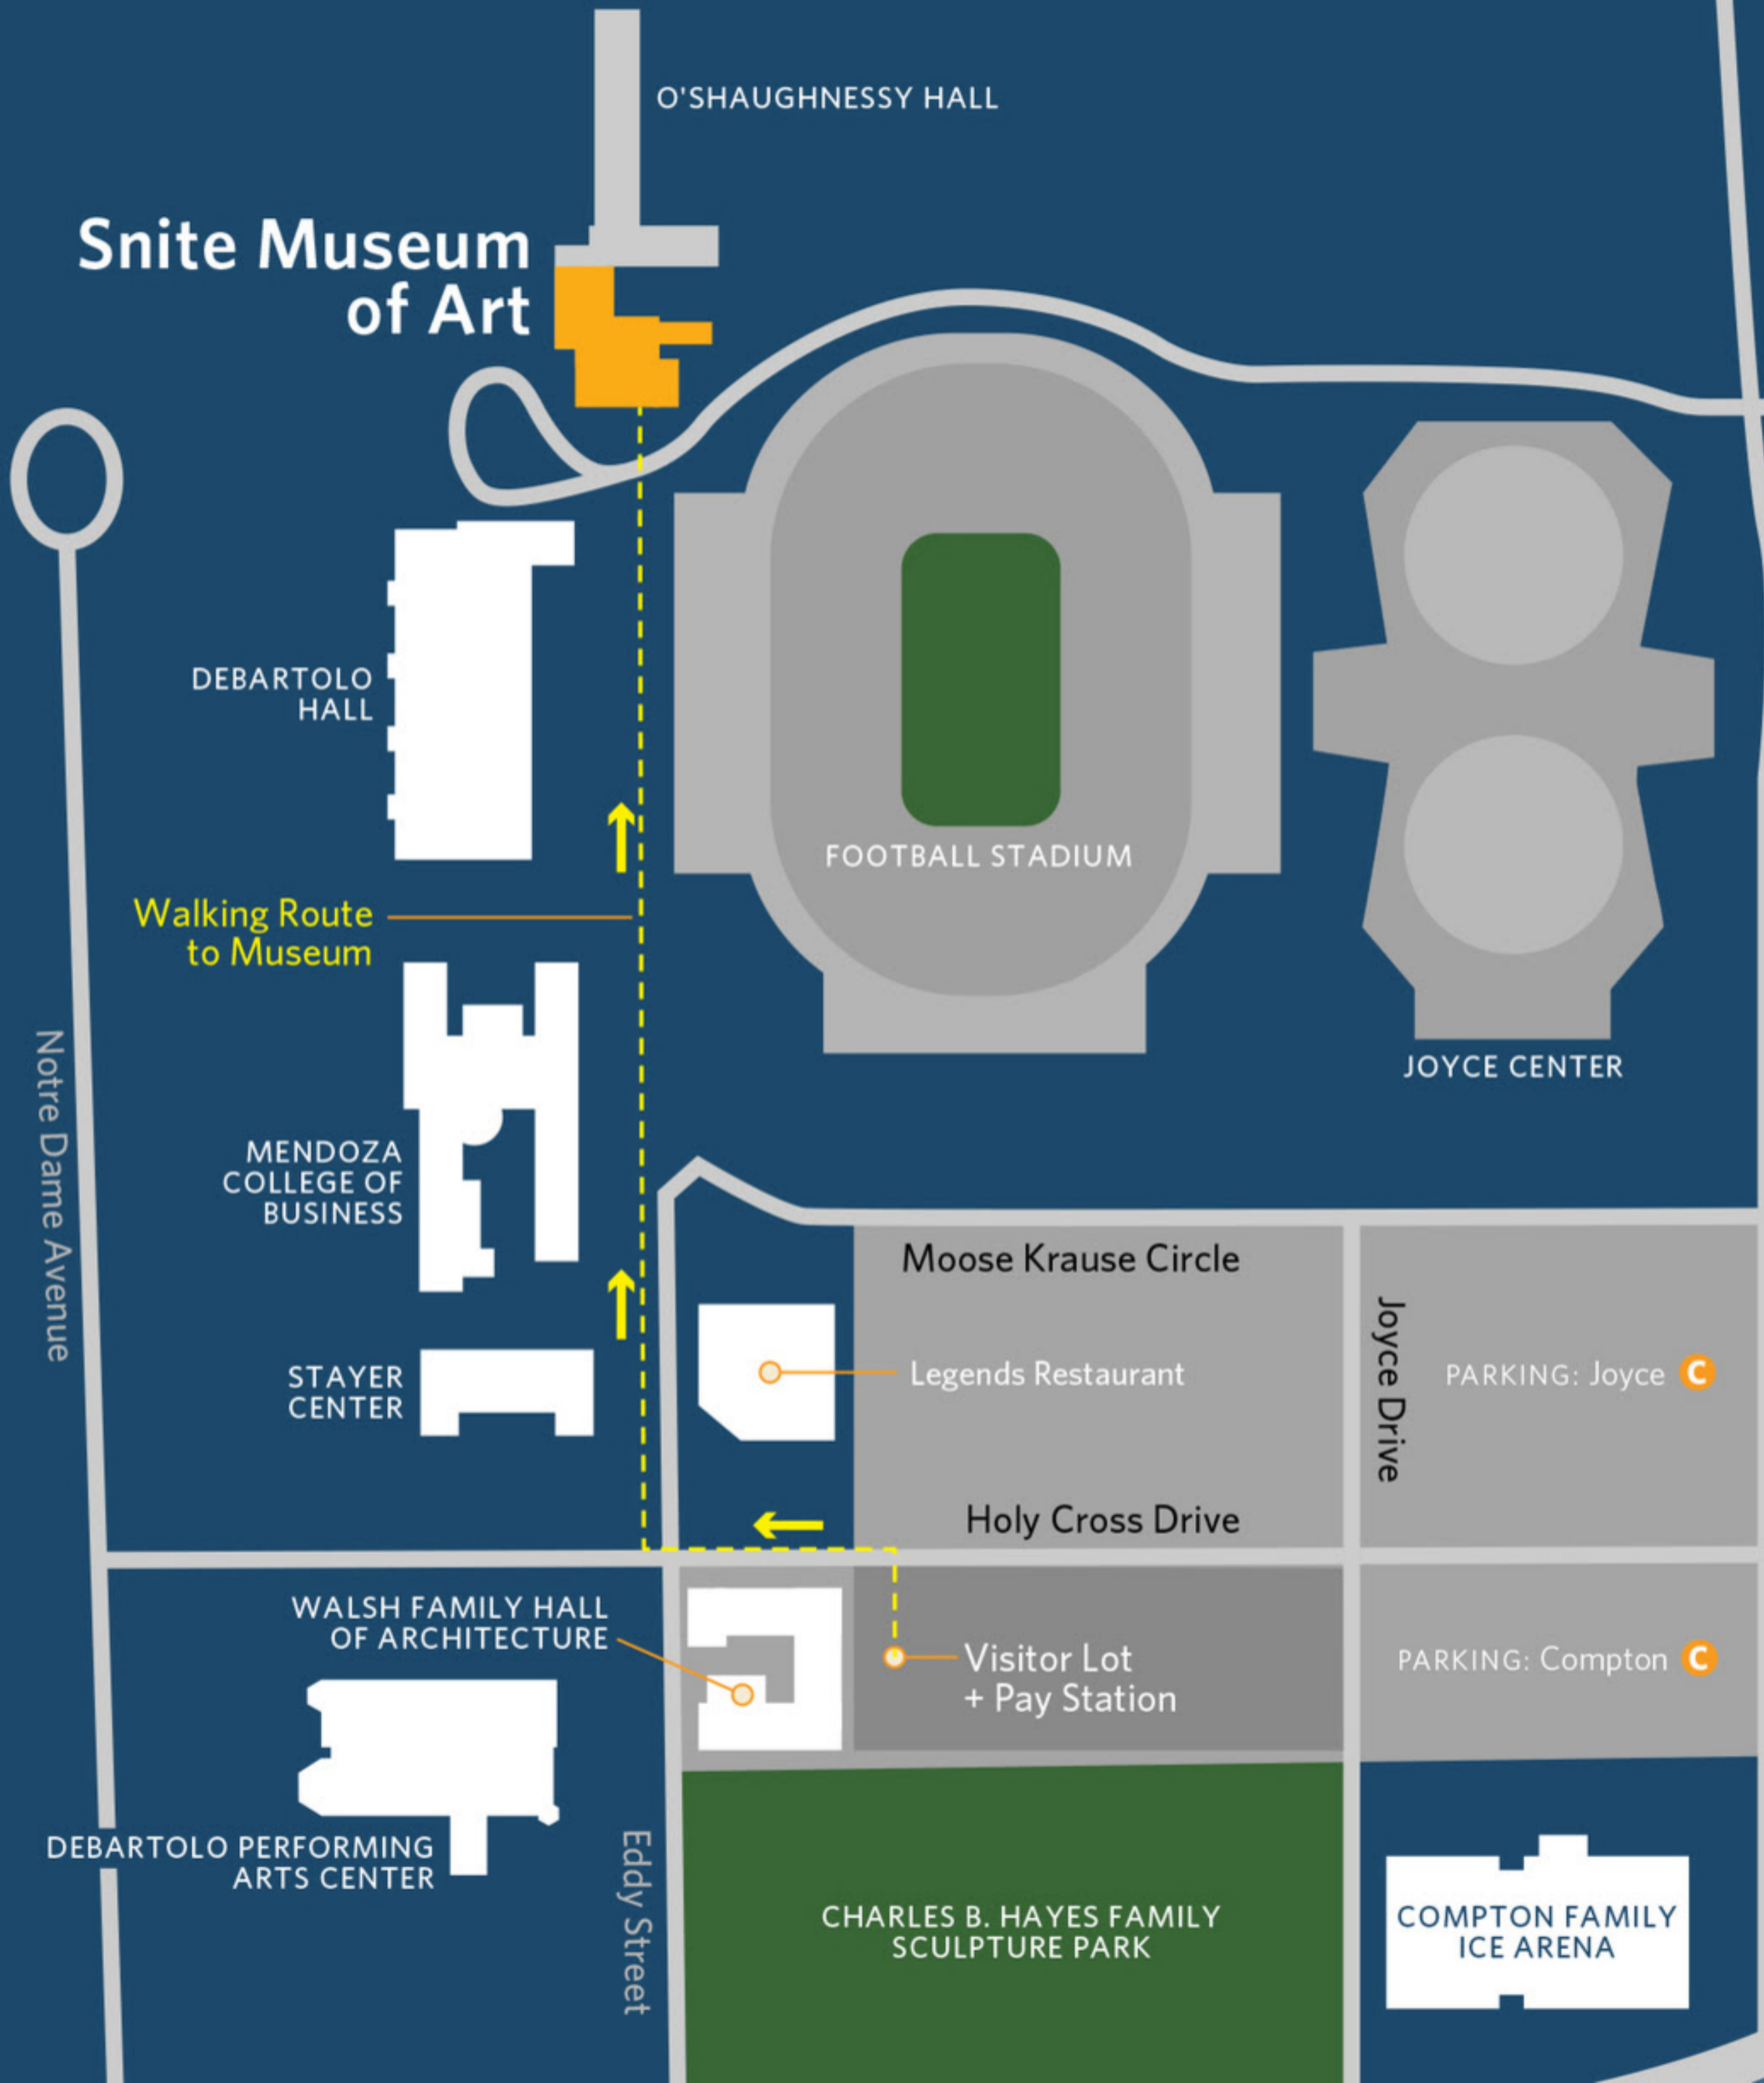

Snite Museum of Art

O'SHAUGHNESSY HALL

DEBARTOLO HALL

FOOTBALL STADIUM

JOYCE CENTER

Walking Route to Museum

MENDOZA COLLEGE OF BUSINESS

Moose Krause Circle

Joyce Drive

PARKING: Joyce **C**

STAYER CENTER

Legends Restaurant

Holy Cross Drive

PARKING: Compton **C**

WALSH FAMILY HALL OF ARCHITECTURE

Visitor Lot + Pay Station

DEBARTOLO PERFORMING ARTS CENTER

Eddy Street

CHARLES B. HAYES FAMILY SCULPTURE PARK

COMPTON FAMILY ICE ARENA

Leahy Drive